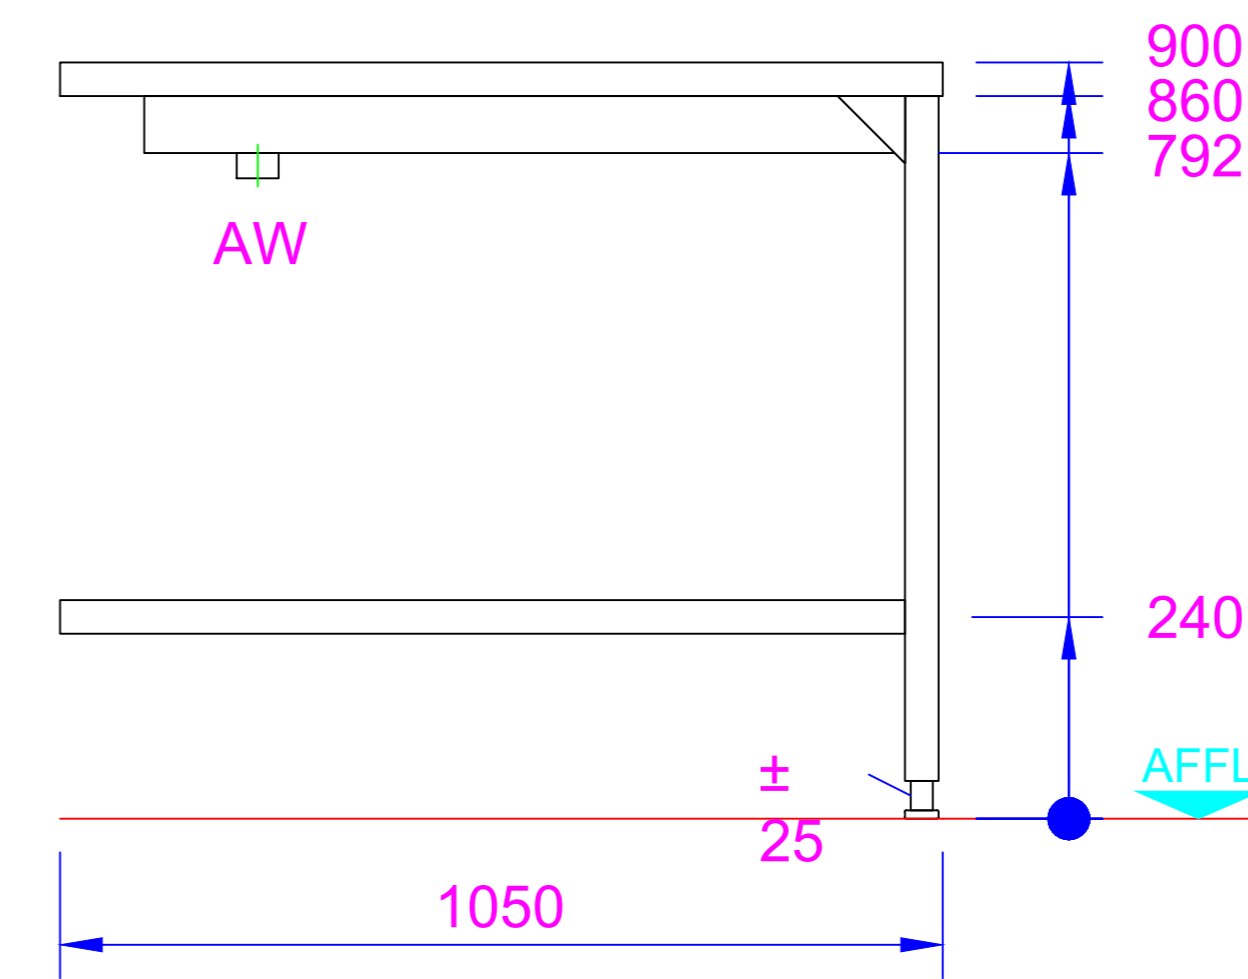

RF1050

L

R

© COPYRIGHT WARNING

WARNING

This drawing:
- Remains the property of Hobart Food Equipment, Australia
- Will not be lent, photocopied, traced, sold or in any way duplicated, without the express permission in writing from an authorised person of the Company.

RF 1050
Dimension Drawing

SCALE

DRAWN WB

DATE 29/9/15

DRG.No.A