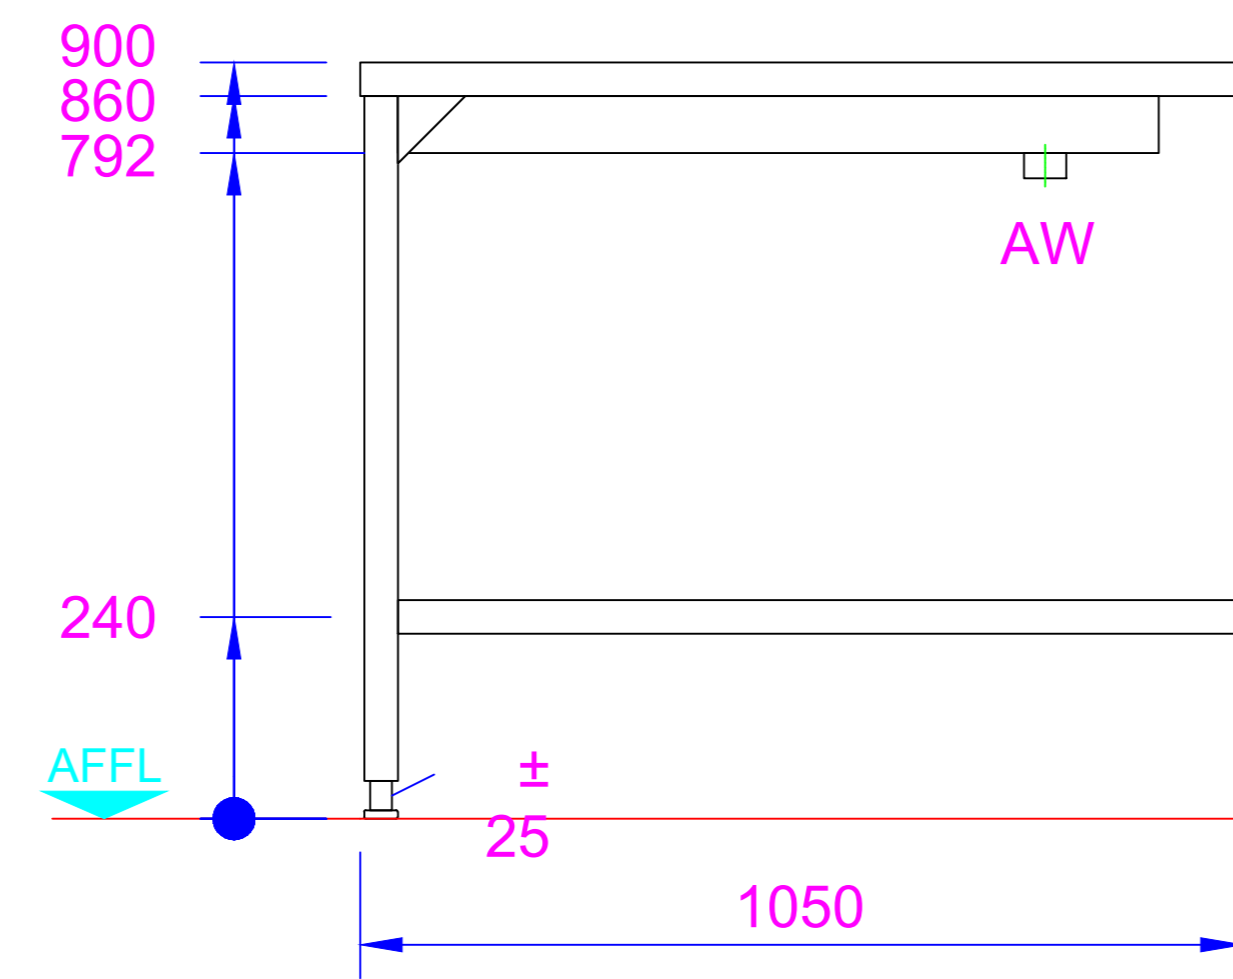

RF1050

L

R

© COPYRIGHT WARNING

WARNING

This drawing:
- Remains the property of Hobart Food Equipment, Australia
- Will not be lent, photocopied, traced, sold or in any way duplicated, without the express permission in writing from an authorised person of the Company.

RF 1050
Dimension Drawing

SCALE

DRAWN WB

DATE 29/9/15

DRG.No.A