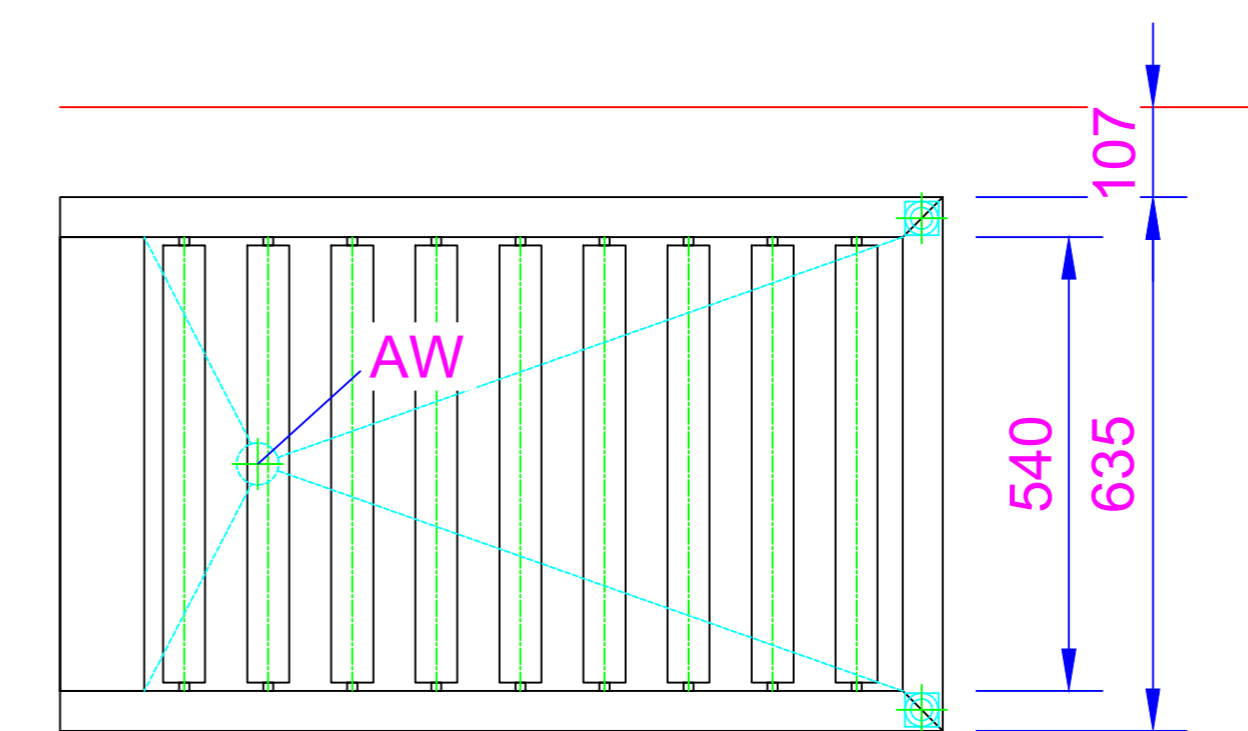

RF1050

L

R

© COPYRIGHT WARNING

WARNING

This drawing:
- Remains the property of Hobart Food Equipment, Australia
- Will not be lent, photocopied, traced, sold or in any way duplicated, without the express permission in writing from an authorised person of the Company.

RF 1050
Dimension Drawing

SCALE

DRAWN WB

DATE 29/9/15

DRG.No.A