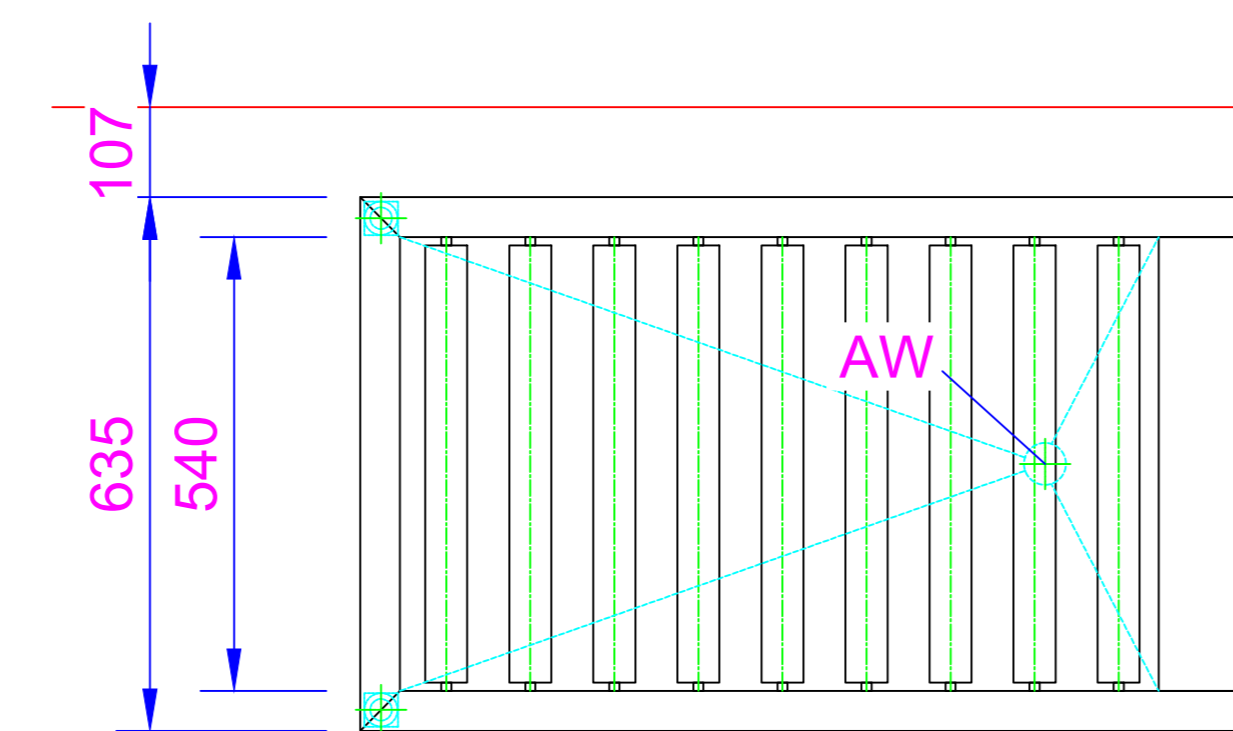

RF1050

L

R

© COPYRIGHT WARNING

WARNING

This drawing:
- Remains the property of Hobart Food Equipment, Australia
- Will not be lent, photocopied, traced, sold or in any way duplicated, without the express permission in writing from an authorised person of the Company.

RF 1050
Dimension Drawing

SCALE

DRAWN WB

DATE 29/9/15

DRG.No.A