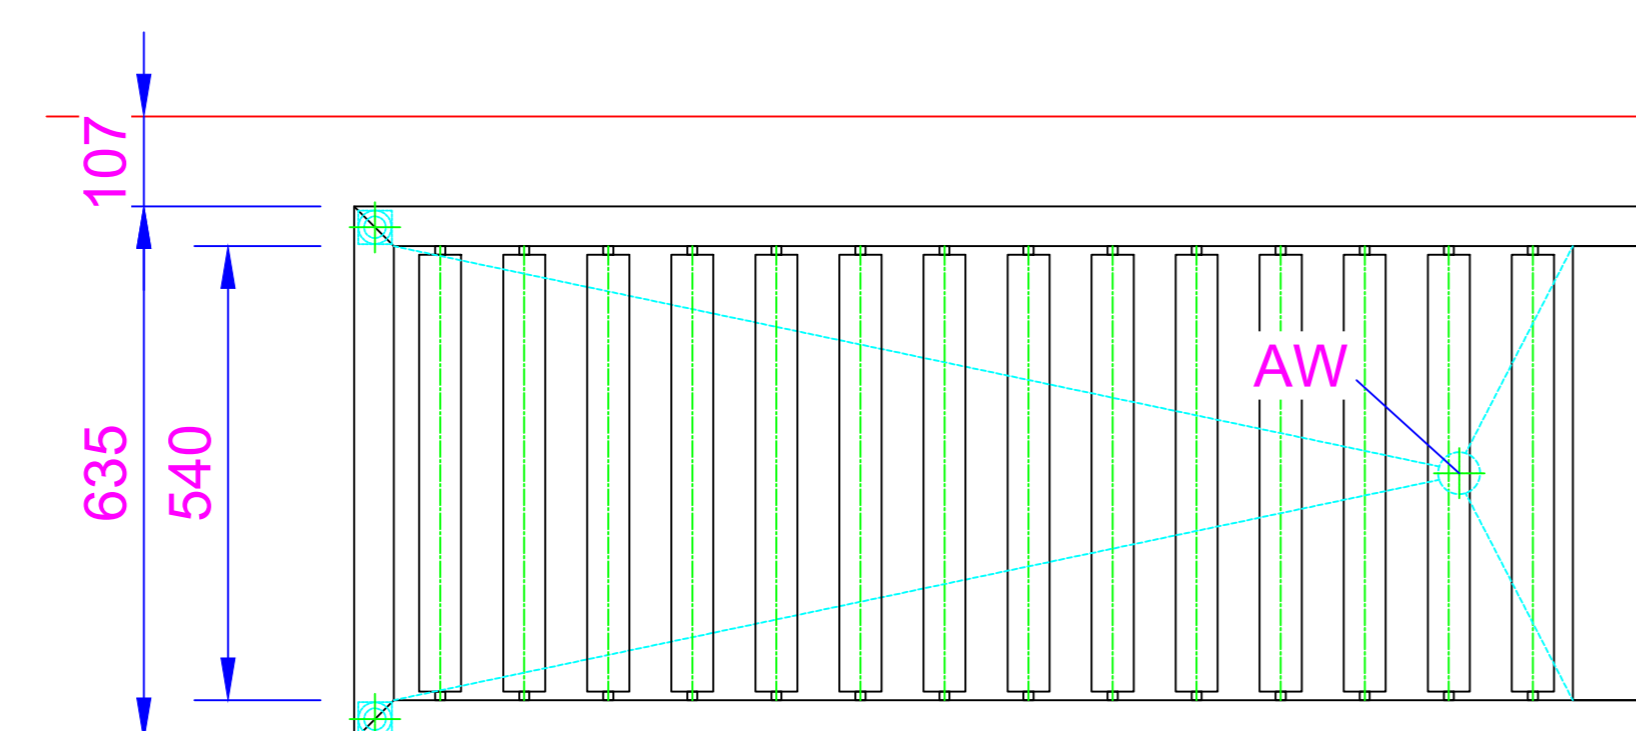

RF1550

L

R

© COPYRIGHT WARNING

WARNING

This drawing:
- Remains the property of Hobart Food Equipment, Australia
- Will not be lent, photocopied, traced, sold or in any way duplicated, without the express permission in writing from an authorised person of the Company.

RF 1550
Dimension Drawing

SCALE

DRAWN WB

DATE 29/9/15

DRG.No.A