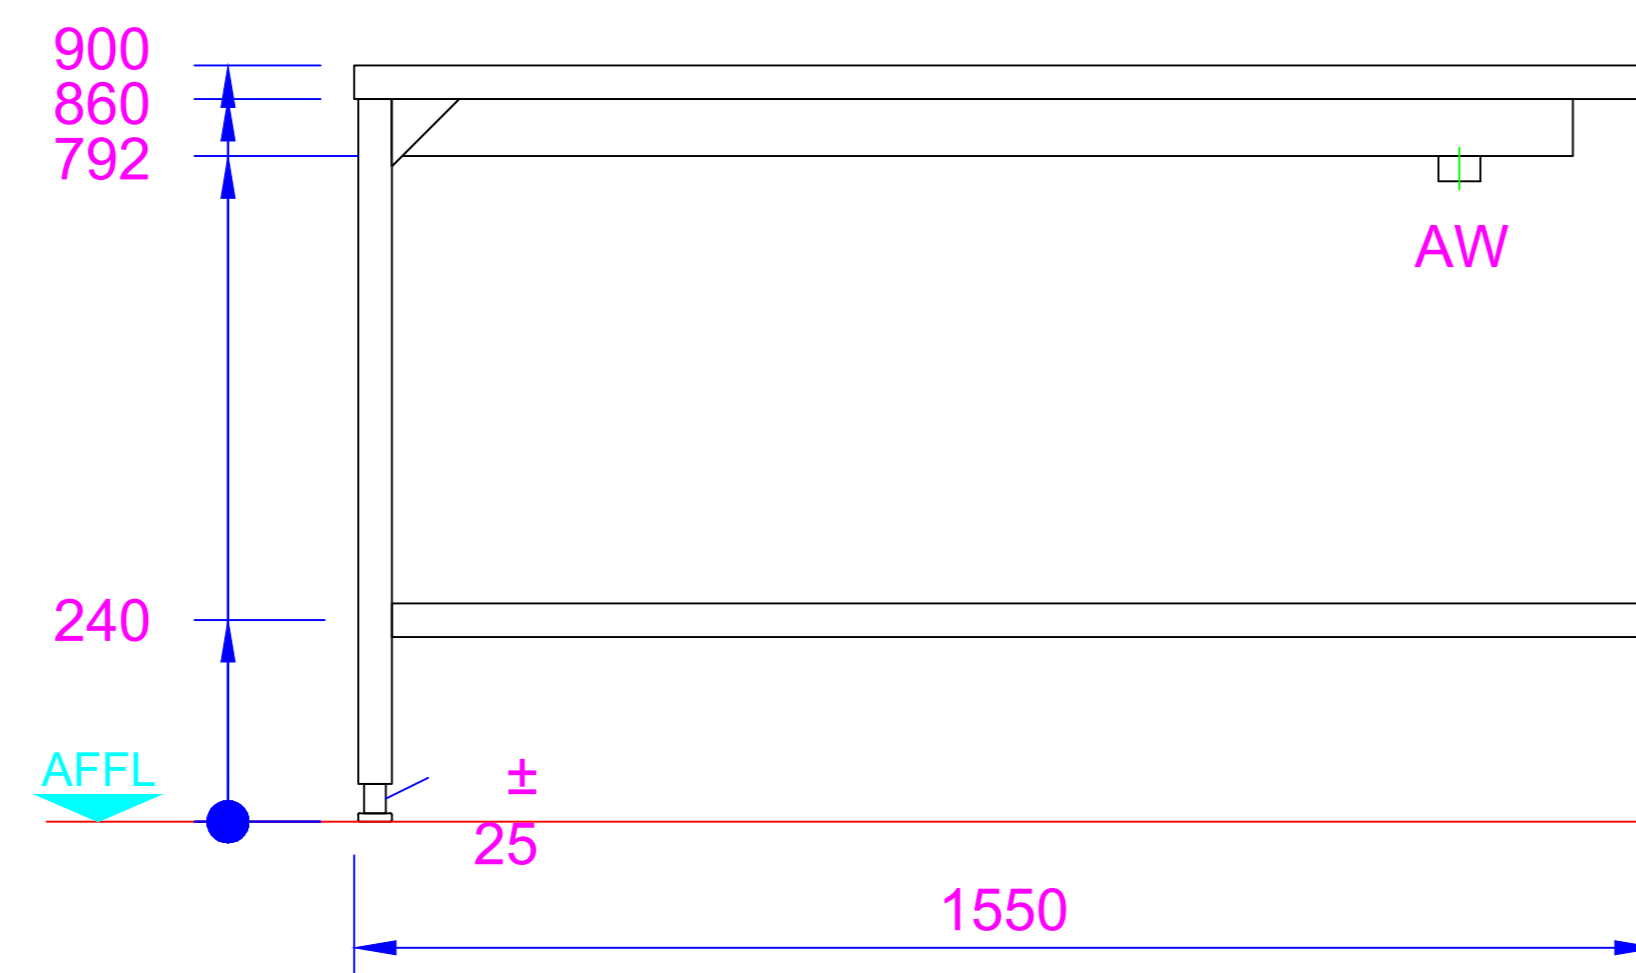

RF1550

L

R

© COPYRIGHT WARNING

WARNING

This drawing:
- Remains the property of Hobart Food Equipment, Australia
- Will not be lent, photocopied, traced, sold or in any way duplicated, without the express permission in writing from an authorised person of the Company.

RF 1550
Dimension Drawing

SCALE

DRAWN WB

DATE 29/9/15

DRG.No.A