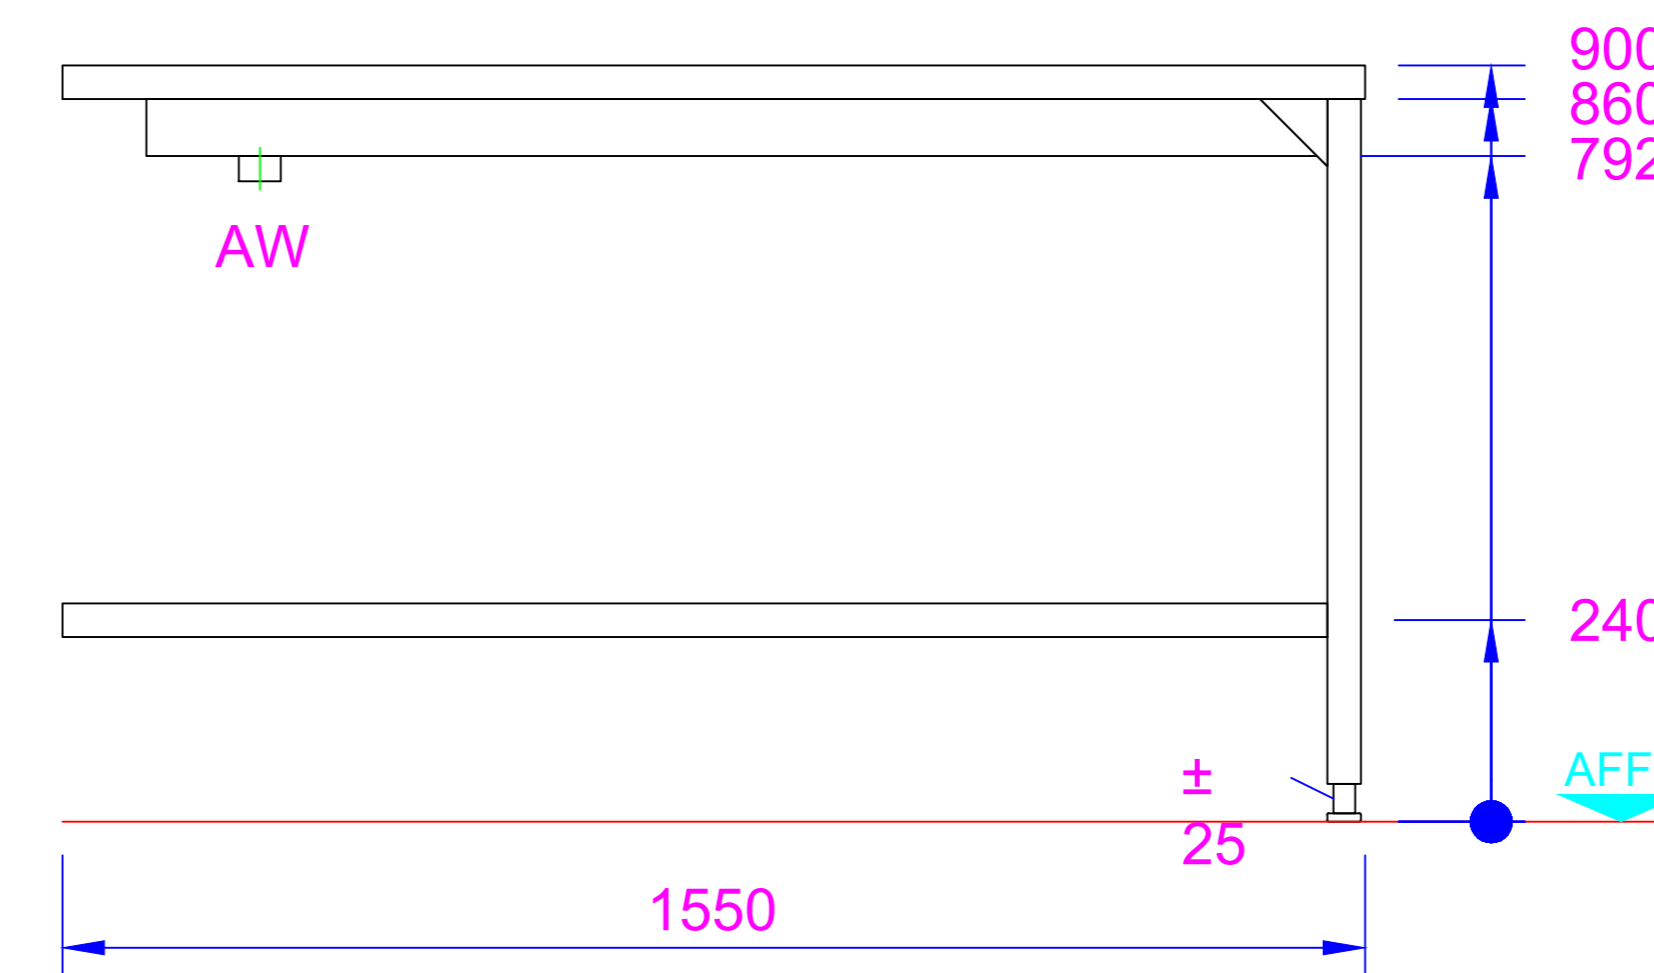

RF1550

L

R

© COPYRIGHT WARNING

WARNING

This drawing:
- Remains the property of Hobart Food Equipment, Australia
- Will not be lent, photocopied, traced, sold or in any way duplicated, without the express permission in writing from an authorised person of the Company.

RF 1550
Dimension Drawing

SCALE

DRAWN WB

DATE 29/9/15

DRG.No.A