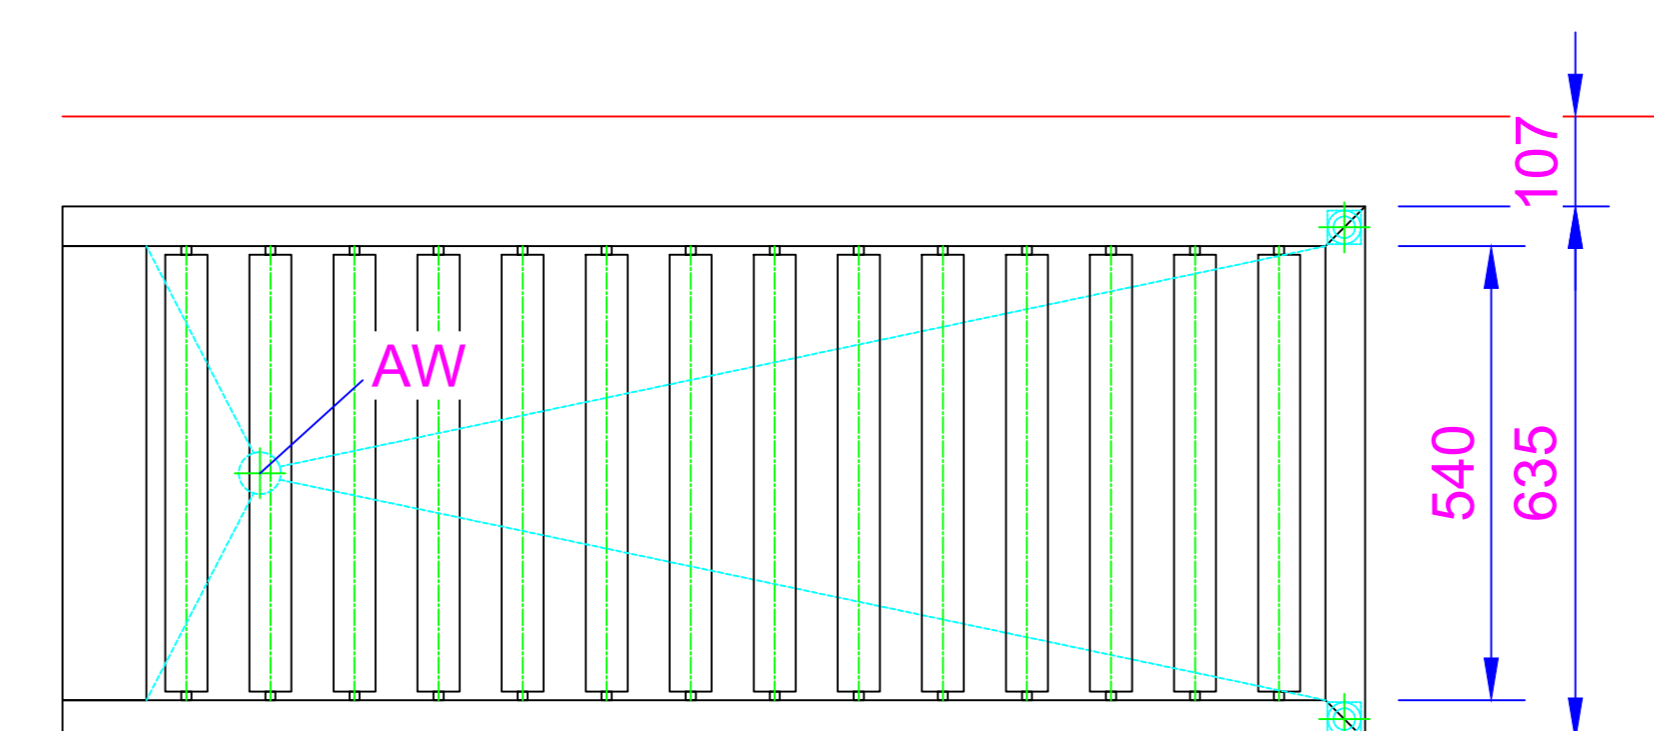

RF1550

L

R

© COPYRIGHT WARNING

WARNING

This drawing:
- Remains the property of Hobart Food Equipment, Australia
- Will not be lent, photocopied, traced, sold or in any way duplicated, without the express permission in writing from an authorised person of the Company.

RF 1550
Dimension Drawing

SCALE

DRAWN WB

DATE 29/9/15

DRG.No.A